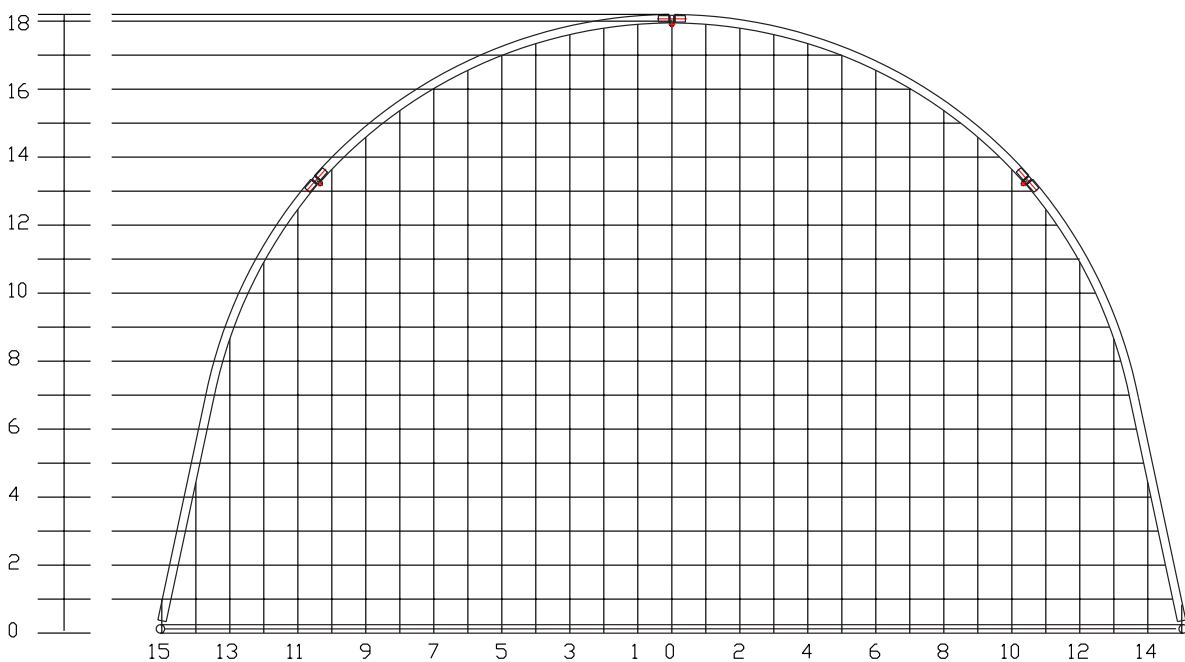

Building Profiles

fastcoverbuildings.com 1-866-657-7172

PORTABLE 30' WIDE "COMPACT" SINGLE TRUSS STRUCTURES

Compact Standard Building Packages: 30'x45', 30'x65' c/w Fabric Roll-up Door Door Size: 12'h x 12'w

PORTABLE 30' WIDE "HI-PROFILE" SINGLE TRUSS STRUCTURES

Hi-Profile Standard Building Packages: 30'x45', 30'x65' c/w Fabric Roll-up Door Door Size: 14'h x 12'w

Portable Base Rail Buildings are Available in: 24', 26', 30', 32', 38', 46' Wide