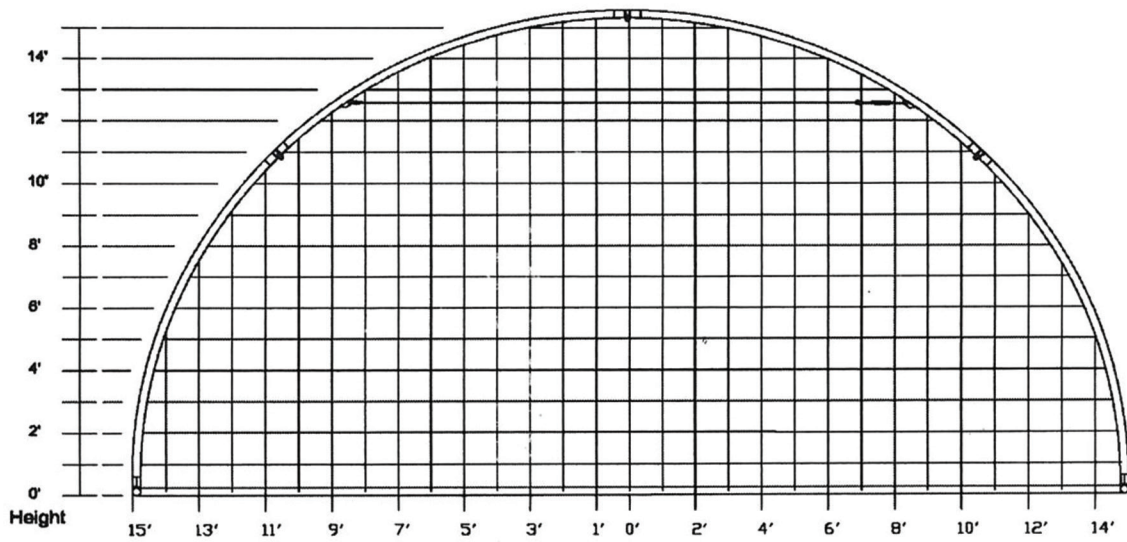

Building Profiles

fastcoverbuildings.com 1-866-657-7172

PORTABLE 30' WIDE "COMPACT" SINGLE TRUSS STRUCTURES

Compact Standard Building Packages: 30'x45', 30'x65' c/w Fabric Roll-up Door Door Size: 12'h x 12'w

PORTABLE 30' WIDE "HI-PROFILE" SINGLE TRUSS STRUCTURES

Hi-Profile Standard Building Packages: 30'x45', 30'x65' c/w Fabric Roll-up Door Door Size: 14'h x 12'w

Portable Base Rail Buildings are Available in: 24', 26', 30', 32', 38', 46' Wide