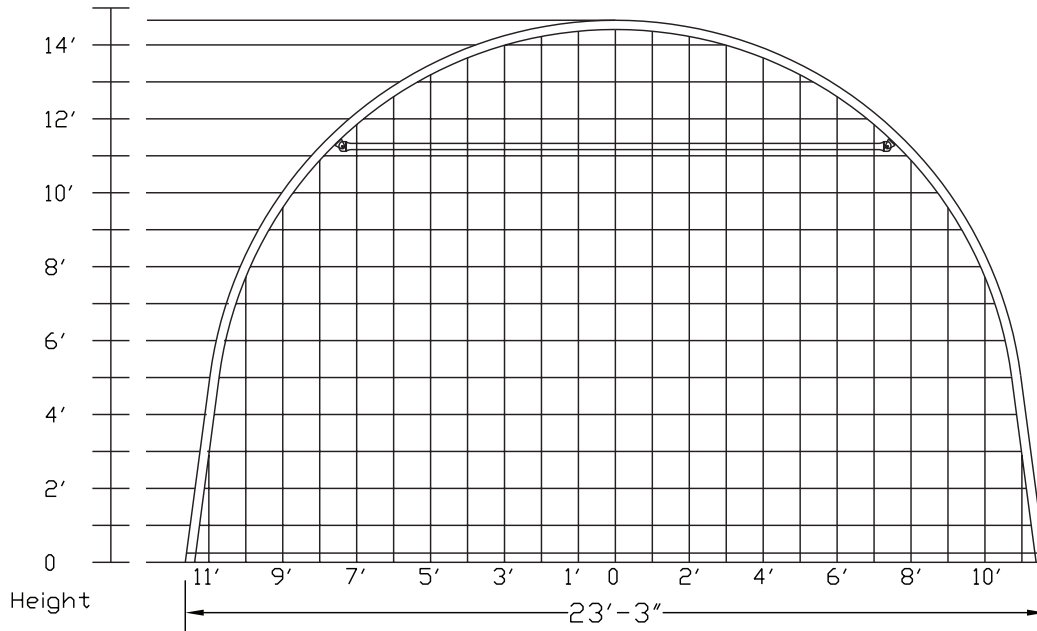

## PORTABLE 24' WIDE "COMPACT" SINGLE TRUSS STRUCTURES

Compact Standard Building Packages: 24'x32', 24'x48' c/w Fabric Roll-up Door Door Size: 11'h x 12'w