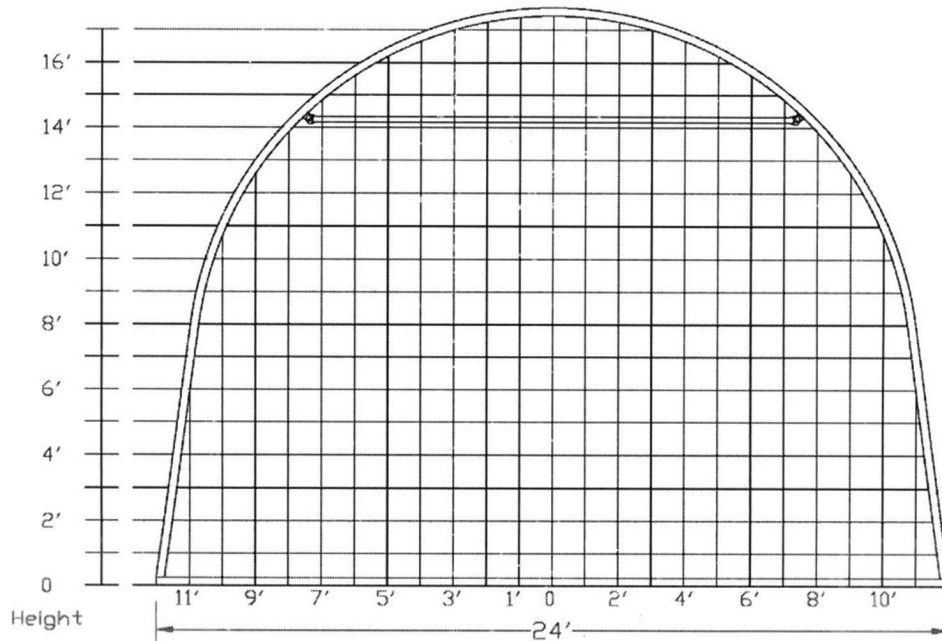

Portable Base Rail Buildings are Available in: 24', 26', 30', 32', 38', 46' Wide